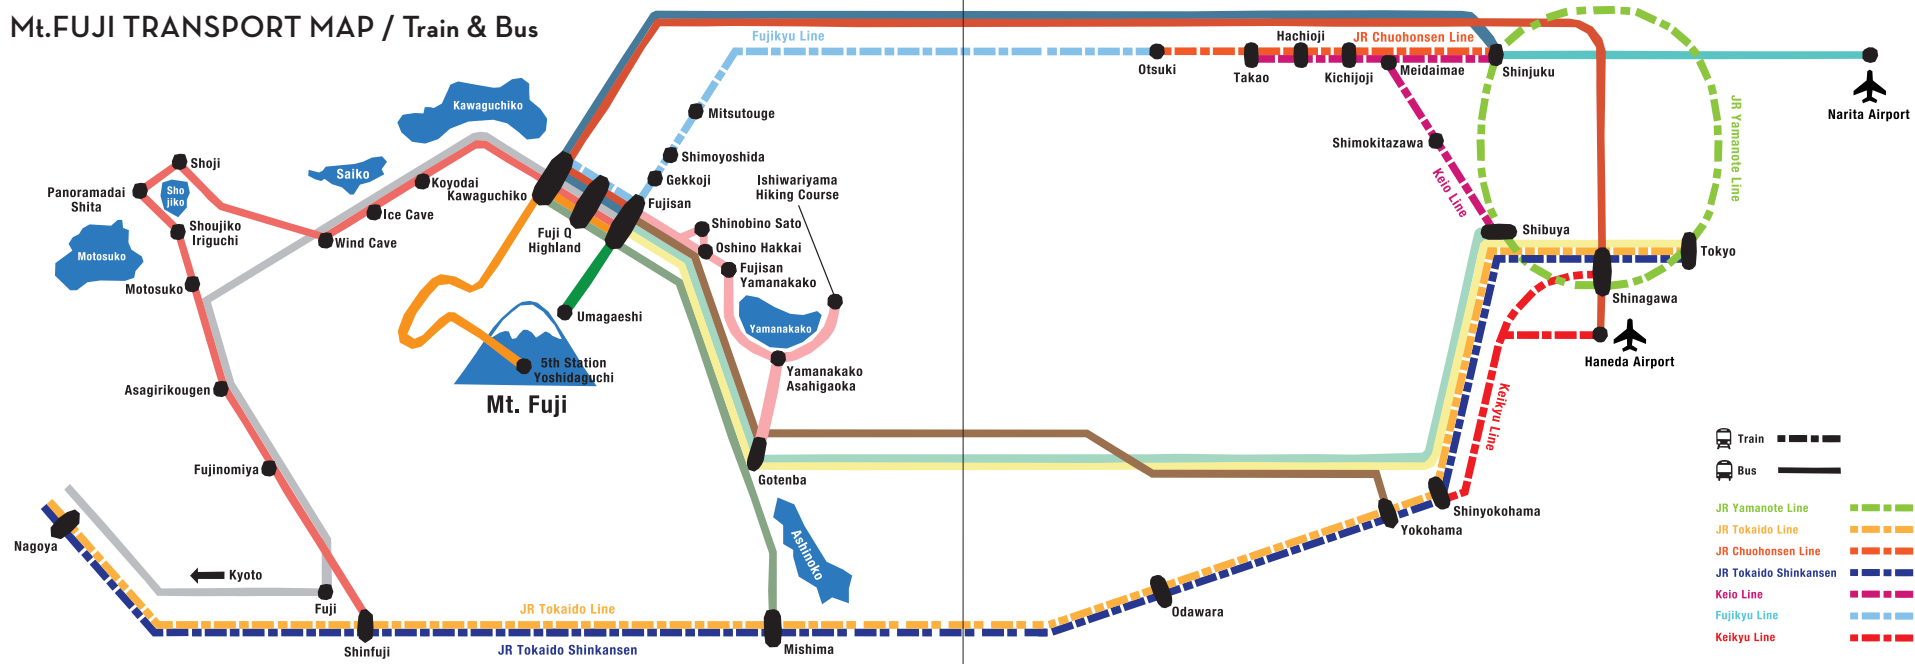

# Mt.FUJI TRANSPORT MAP / Train & Bus

- Train
- Bus
- JR Yamanote Line
- JR Tokaido Line
- JR Chuohonsen Line
- JR Tokaido Shinkansen
- Keio Line
- Fujikyu Line
- Keio Line

# Mt.FUJI YOSHIDA TRAIL ROUTE / Umagaeshi - Peak

- Restroom
- Bus Terminal
- Shrine · Torii
- Post Office
- Aid Station
- Safety Instruction Center

<p><b>Peak 3,776M</b> ▲ Kengamine <b>Summit 3,715M</b> T Fujisan Chozo Kushi Shrine P Fujisan-cho Post Office O Fujisan Chozo Sengen Taisha Okumiya</p>	<p><b>9th Station 3,600M</b> T Torii <b>8.5th Station 3,450M</b> 1 Goraikokan <b>Original 8th Station 3,400M</b> 2 Original 8th Sta. Tomoekan 3 Fujisan Hotel</p>	<p><b>8th Station 3,100M</b> 4 Gansomuro 5 Hakuunso 6 Horaikan 7+ Taishukan, Aid Station</p>	<p><b>7th Station 2,700M</b> 8 Toyoukan 9 Toriisou 10 Fujiichi Kan 11+ Kamaiwakan, Aid Station 12 7th Sta. Tomoekan 13 Hinodekan 14 Hanagoya</p>	<p><b>6th Station 2,390M</b> WC Restroom ★ Safety Instruction Center 15 Ubaga Futokoro <b>6th Station 2,325M</b> 12 7th Sta. Tomoekan 13 Hinodekan 14 Hanagoya <b>Hike Down 7th Sta. 2,730M</b> WC Restroom</p>	<p><b>5th Station 2,305M</b> B Fuji Subaru Line T Fujisankomitake Shrine <b>5th Station 2,230M</b> 17 Sato Goya 18 Fuji Mamori Inari <b>Hike Down 7th Sta. 2,730M</b> WC Restroom</p>	<p><b>4.5th Station 2,150M</b> 19 Gozaiishi <b>4th Station 2,010M</b> 20 Daikokugoya <b>3rd Station 1,840M</b> 21 Chujikido T Sanshagu</p>	<p><b>2nd Station 1,700M</b> 22 Omuro Sengen Shrine <b>1st Station 1,520M</b> 23 Suzuharadainichido <b>Umagaeshi 1,450M</b> 24 Umagaeshi 25 Oishi Chaya 1,300m 26 Nakano Chaya 1,100m</p>
---	---	--	--	---	---	--	---