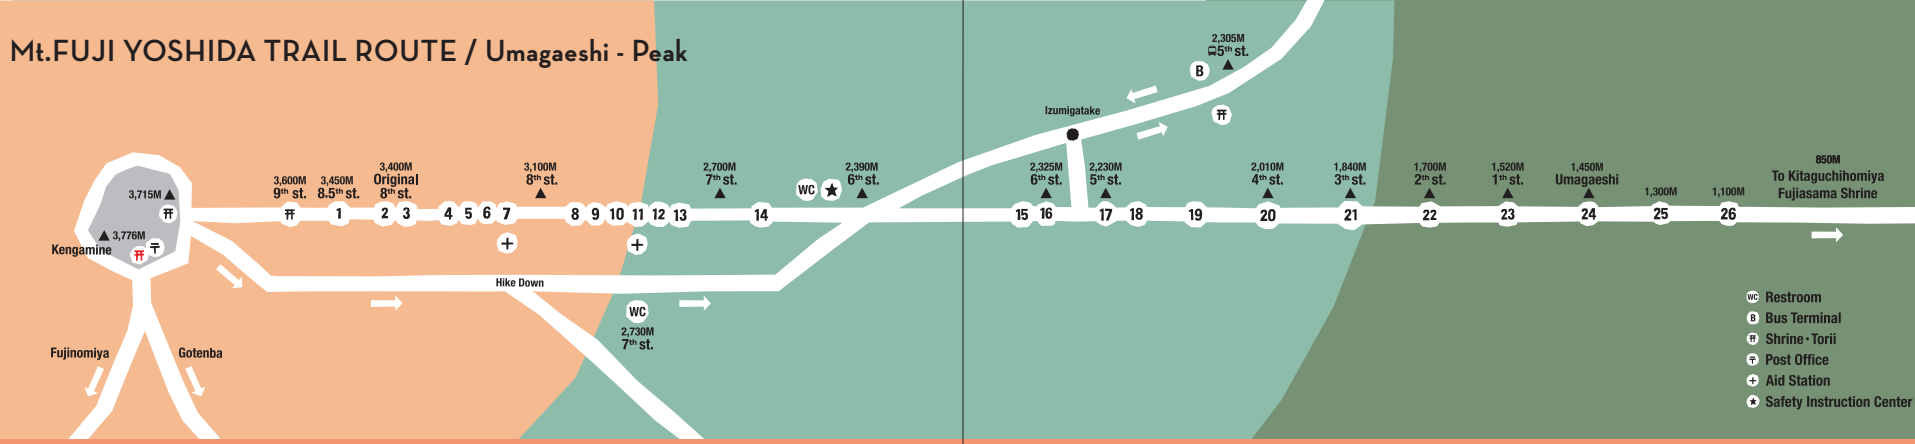

# Mt.FUJI TRANSPORT MAP / Train & Bus

- Train
- Bus
- JR Yamanote Line
- JR Tokaido Line
- JR Chuohonsen Line
- JR Tokaido Shinkansen
- Keio Line
- Fujikyu Line
- Keio Line

# Mt.FUJI YOSHIDA TRAIL ROUTE / Umagaeshi - Peak

- Restroom
- Bus Terminal
- Shrine · Torii
- Post Office
- Aid Station
- Safety Instruction Center

<p><b>Peak 3,776M</b> ▲ Kengamine <b>Summit 3,715M</b> T Fujisan Chozo Kushi Shrine P Fujisan-cho Post Office O Fujisan Chozo Sengen Taisha Okumiya</p>	<p><b>9th Station 3,600M</b> T Torii <b>8.5th Station 3,450M</b> 1 Goraikokan <b>Original 8th Station 3,400M</b> 2 Original 8th Sta. Tomoekan 3 Fujisan Hotel</p>	<p><b>8th Station 3,100M</b> 4 Gansomuro 5 Hakuunso 6 Horaikan 7+ Taishukan, Aid Station</p>	<p><b>7th Station 2,700M</b> 8 Toyoukan 9 Toriisou 10 Fujiichi Kan 11+ Kamaiwakan, Aid Station 12 7th Sta. Tomoekan 13 Hinodekan 14 Hanagoya</p>	<p><b>6th Station 2,390M</b> WC Restroom ★ Safety Instruction Center 15 Ubaga Futokoro <b>6th Station 2,325M</b> 12 7th Sta. Tomoekan 13 Hinodekan 14 Hanagoya <b>Hike Down 7th Sta. 2,730M</b> WC Restroom</p>	<p><b>5th Station 2,305M</b> B Fuji Subaru Line T Fujisankomitake Shrine <b>5th Station 2,230M</b> 17 Sato Goya 18 Fuji Mamori Inari <b>Hike Down 7th Sta. 2,730M</b> WC Restroom</p>	<p><b>4.5th Station 2,150M</b> 19 Gozaiishi <b>4th Station 2,010M</b> 20 Daikokugoya <b>3rd Station 1,840M</b> 21 Chujikido T Sanshagu</p>	<p><b>2nd Station 1,700M</b> 22 Omuro Sengen Shrine <b>1st Station 1,520M</b> 23 Suzuharadainichido <b>Umagaeshi 1,450M</b> 24 Umagaeshi 25 Oishi Chaya 1,300m 26 Nakano Chaya 1,100m</p>
---	---	--	--	---	---	--	---